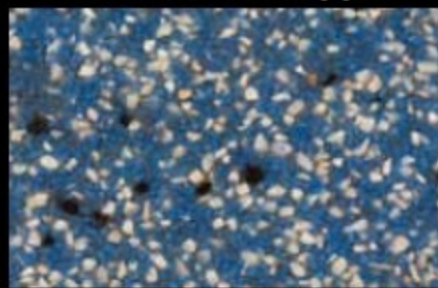

## TERRAZZO M & TERRAZZO M QUIK-STEP

TM-13 Red Earth

TM-14 Yellow

TM-15 Green

TM-16

TM-17 Desert Beige

TM-18 Salt & Pepper

TM-52 Houndstooth

TM-62 Sunrise Red

TM-82 Stennis Blue

TM-90 Twilight Blue

TM-91 Ocean Blue

TM-93 Dark Cherry

TM-97 Starlight Blue

Printed color charts approximate actual color. Final color approval should be made from an actual sample.  
Final color appearance is affected by lighting, surface texture and method of application.