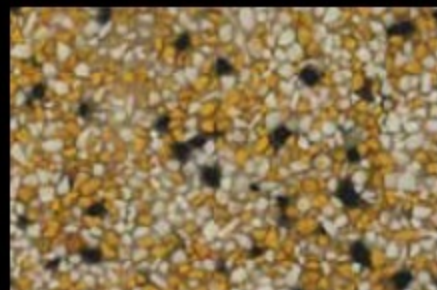

TERRAZZO M & TERRAZZO M QUIK-STEP

TM-13 Red Earth

TM-14 Yellow

TM-15 Green

TM-16

TM-17 Desert Beige

TM-18 Salt & Pepper

TM-52 Houndstooth

TM-62 Sunrise Red

TM-82 Stennis Blue

TM-90 Twilight Blue

TM-91 Ocean Blue

TM-93 Dark Cherry

TM-97 Starlight Blue

Printed color charts approximate actual color. Final color approval should be made from an actual sample.
Final color appearance is affected by lighting, surface texture and method of application.