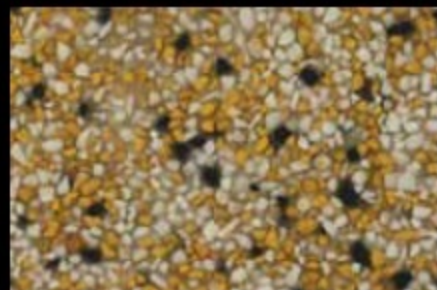

## TERRAZZO M & TERRAZZO M QUIK-STEP

TM-13 Red Earth

TM-14 Yellow

TM-15 Green

TM-16

TM-17 Desert Beige

TM-18 Salt & Pepper

TM-52 Houndstooth

TM-62 Sunrise Red

TM-82 Stennis Blue

TM-90 Twilight Blue

TM-91 Ocean Blue

TM-93 Dark Cherry

TM-97 Starlight Blue

Printed color charts approximate actual color. Final color approval should be made from an actual sample.  
Final color appearance is affected by lighting, surface texture and method of application.