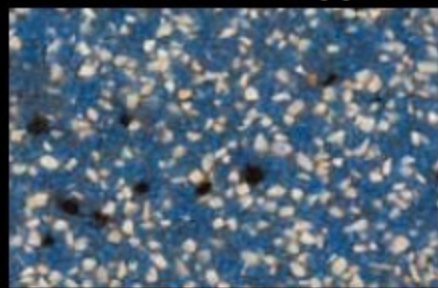

TERRAZZO M & TERRAZZO M QUIK-STEP

TM-13 Red Earth

TM-14 Yellow

TM-15 Green

TM-16

TM-17 Desert Beige

TM-18 Salt & Pepper

TM-52 Houndstooth

TM-62 Sunrise Red

TM-82 Stennis Blue

TM-90 Twilight Blue

TM-91 Ocean Blue

TM-93 Dark Cherry

TM-97 Starlight Blue

Printed color charts approximate actual color. Final color approval should be made from an actual sample.
Final color appearance is affected by lighting, surface texture and method of application.