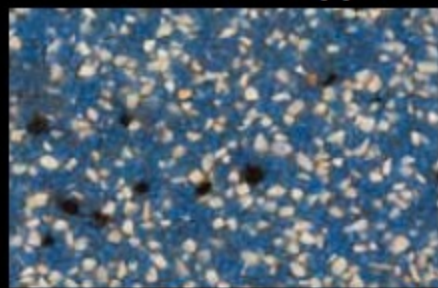

TERRAZZO M & TERRAZZO M QUIK-STEP

TM-13 Red Earth

TM-14 Yellow

TM-15 Green

TM-16

TM-17 Desert Beige

TM-18 Salt & Pepper

TM-52 Houndstooth

TM-62 Sunrise Red

TM-82 Stennis Blue

TM-90 Twilight Blue

TM-91 Ocean Blue

TM-93 Dark Cherry

TM-97 Starlight Blue

Printed color charts approximate actual color. Final color approval should be made from an actual sample.
Final color appearance is affected by lighting, surface texture and method of application.