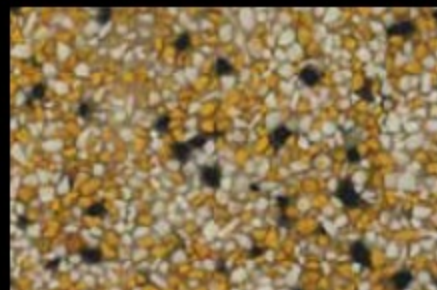

TERRAZZO M & TERRAZZO M QUIK-STEP

TM-13 Red Earth

TM-14 Yellow

TM-15 Green

TM-16

TM-17 Desert Beige

TM-18 Salt & Pepper

TM-52 Houndstooth

TM-62 Sunrise Red

TM-82 Stennis Blue

TM-90 Twilight Blue

TM-91 Ocean Blue

TM-93 Dark Cherry

TM-97 Starlight Blue

Printed color charts approximate actual color. Final color approval should be made from an actual sample.
Final color appearance is affected by lighting, surface texture and method of application.