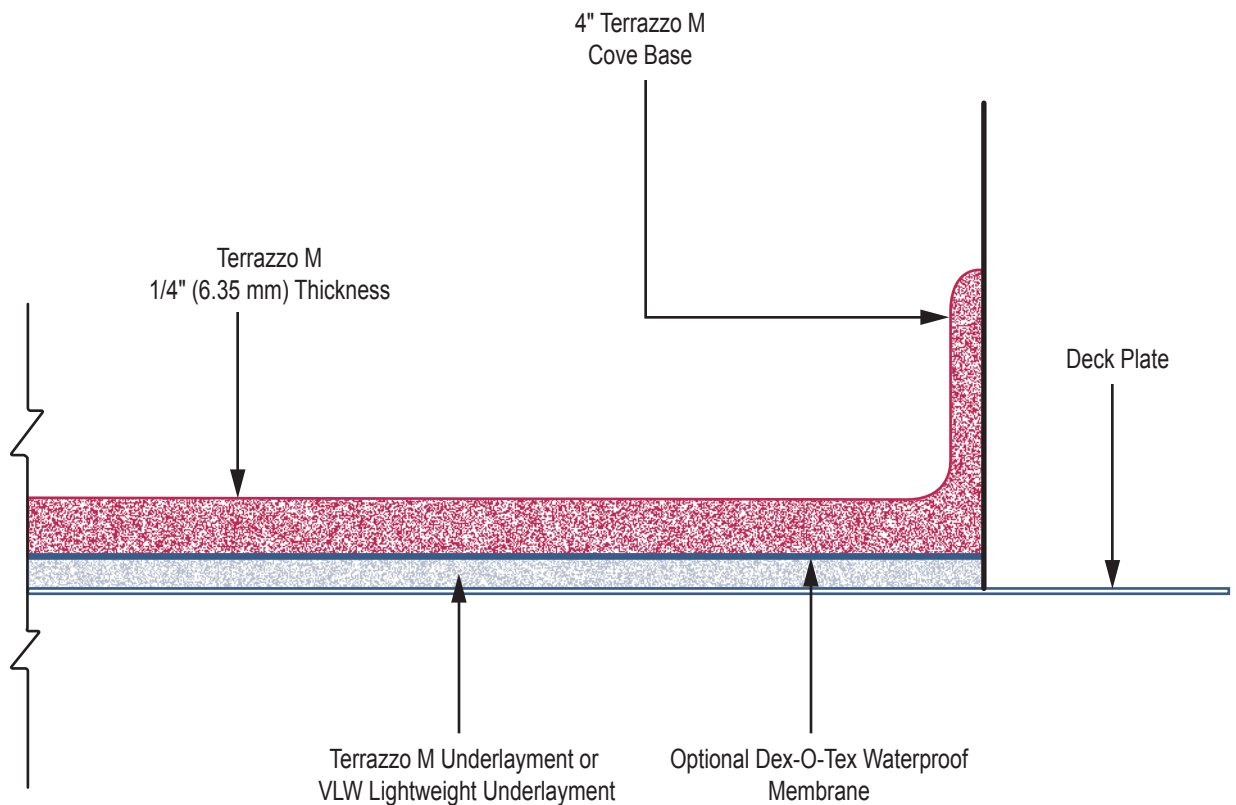

Suggested Details for

Terrazzo M Underlayment with Cove Base

Crossfield Products Corp.

West Coast Office

3000 E. Harcourt Street ¶ Rancho Dominguez, CA 90221
Tel: 310-886-9100 ¶ Fax: 310-886-9119

East Coast Office