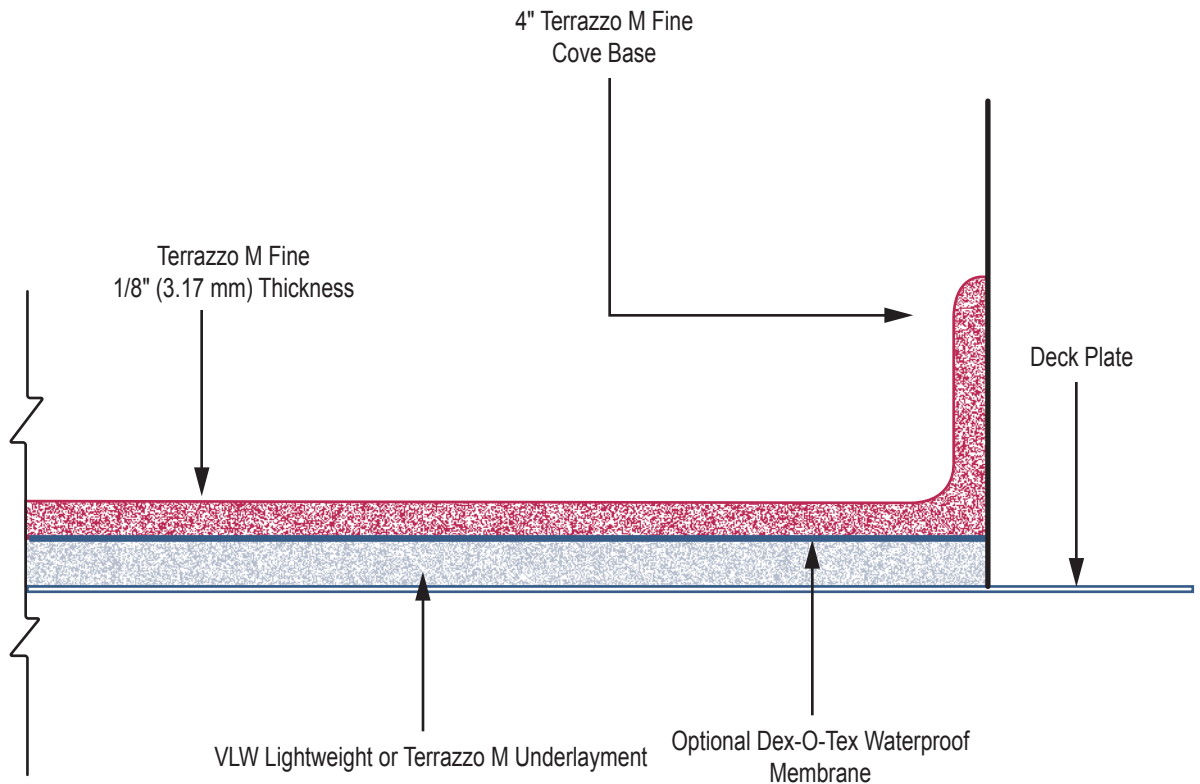

Suggested Details for Terrazzo M Fine over Underlayment

Crossfield Products Corp.

West Coast Office

3000 E. Harcourt Street ¥ Rancho Dominguez, CA 90221
Tel: 310-886-9100 ¥ Fax: 310-886-9119

East Coast Office