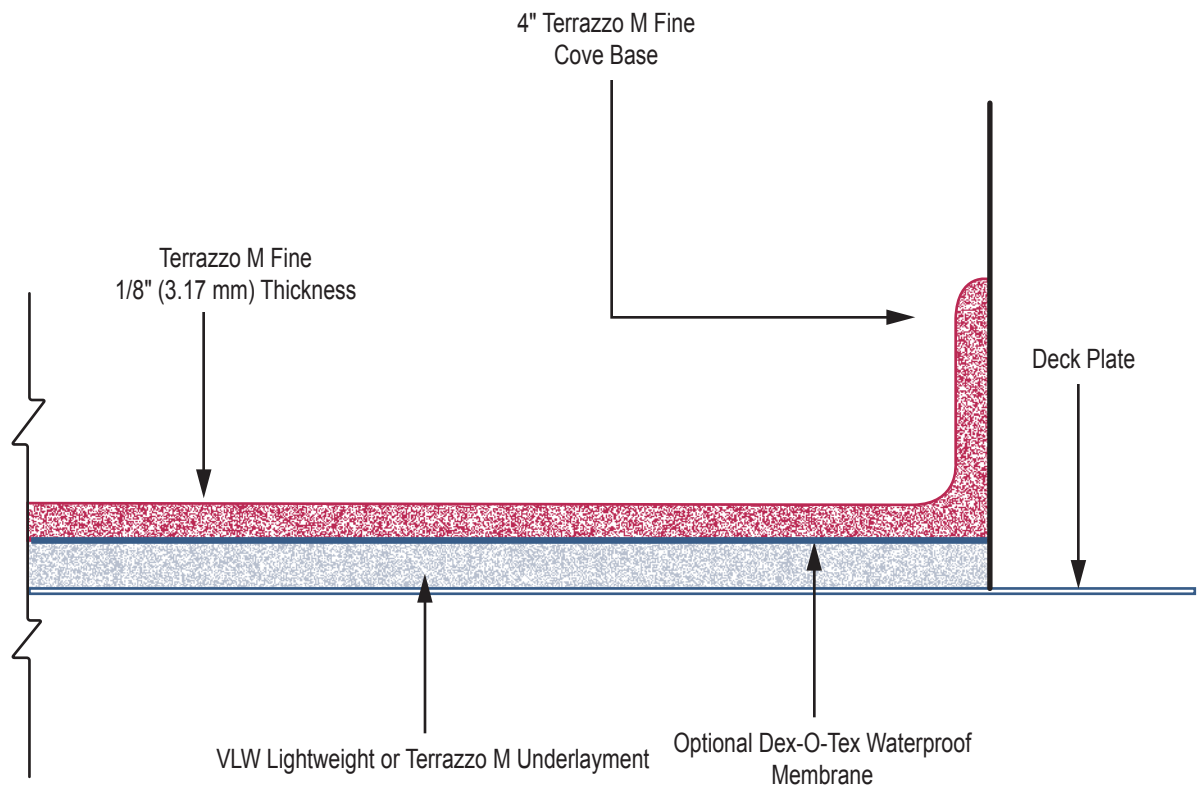

Suggested Details for Terrazzo M Fine over Underlayment

Crossfield Products Corp.

West Coast Office

3000 E. Harcourt Street ¥ Rancho Dominguez, CA 90221
Tel: 310-886-9100 ¥ Fax: 310-886-9119

East Coast Office