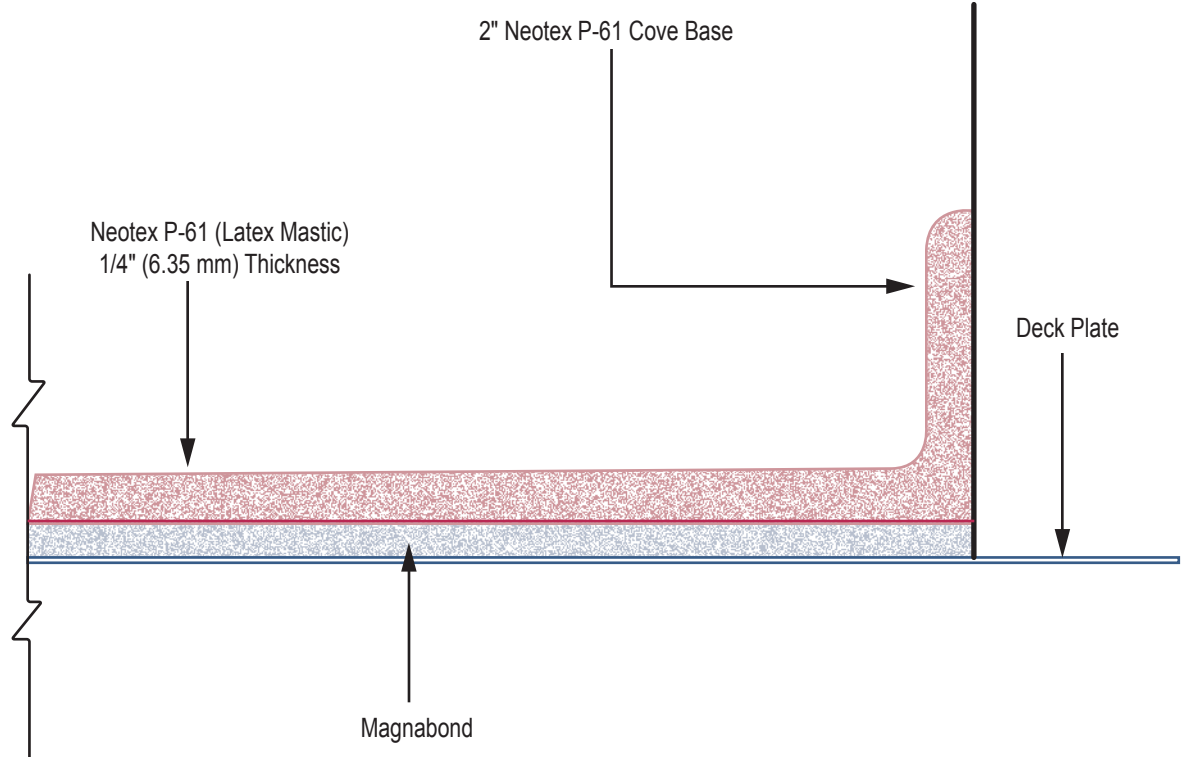

Suggested Details for

Neotex P-61 with Cove Base

Crossfield Products Corp.

West Coast Office

3000 E. Harcourt Street ¥ Rancho Dominguez, CA 90221
Tel: 310-886-9100 ¥ Fax: 310-886-9119

East Coast Office

140 Valley Road ¥ Roselle Park, NJ 07204
Tel: 908-245-2800 ¥ Fax: 908-245-0659