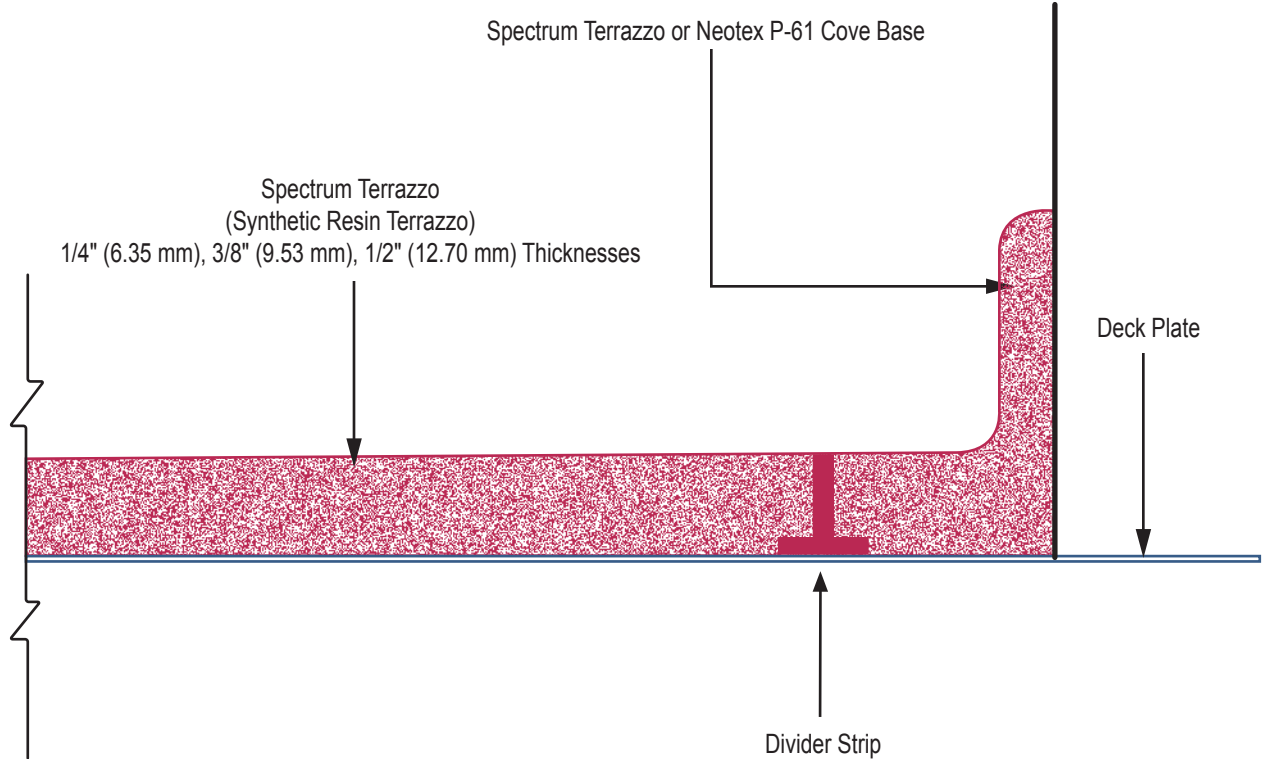

Suggested Details for
**Neotex P-61 or N-38 Terrazzo
with Cove Base**

Crossfield Products Corp.

West Coast Office

3000 E. Harcourt Street ¥ Rancho Dominguez, CA 90221
Tel: 310-886-9100 ¥ Fax: 310-886-9119