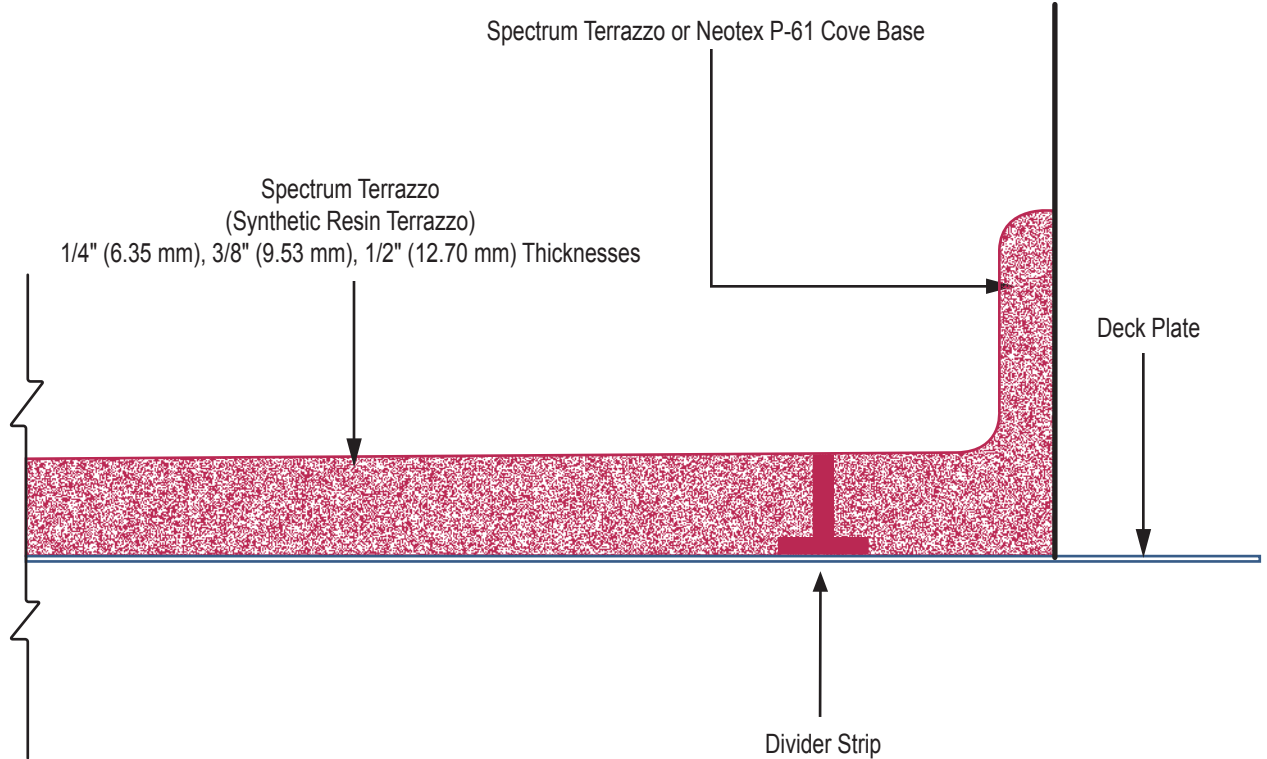

Suggested Details for Neotex P-61 or N-38 Terrazzo with Cove Base

Crossfield Products Corp.

West Coast Office

3000 E. Harcourt Street ¥ Rancho Dominguez, CA 90221
Tel: 310-886-9100 ¥ Fax: 310-886-9119

East Coast Office