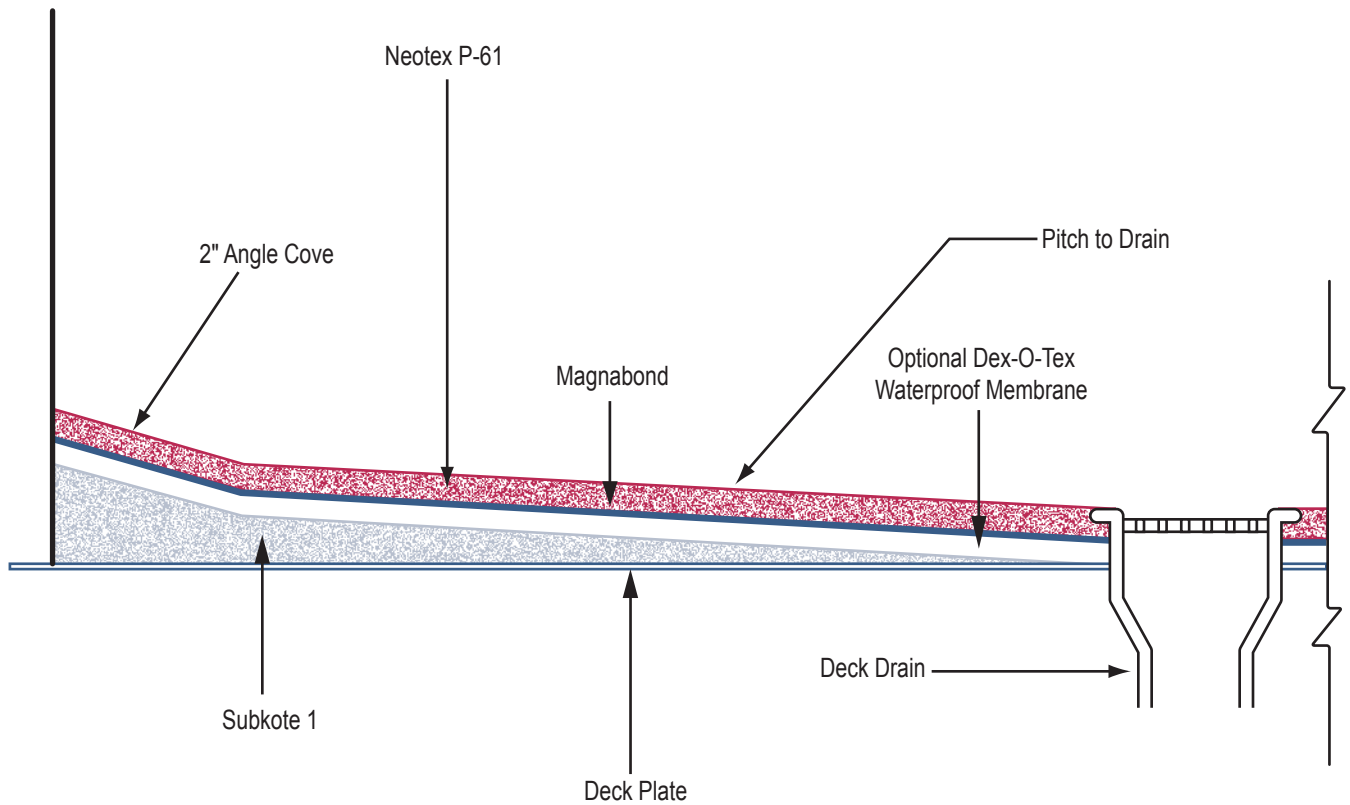

Suggested Details for
Neotex P-61 over Subkote 1
Pitched to Drain

Crossfield Products Corp.

West Coast Office

3000 E. Harcourt Street ¥ Rancho Dominguez, CA 90221
Tel: 310-886-9100 ¥ Fax: 310-886-9119

East Coast Office