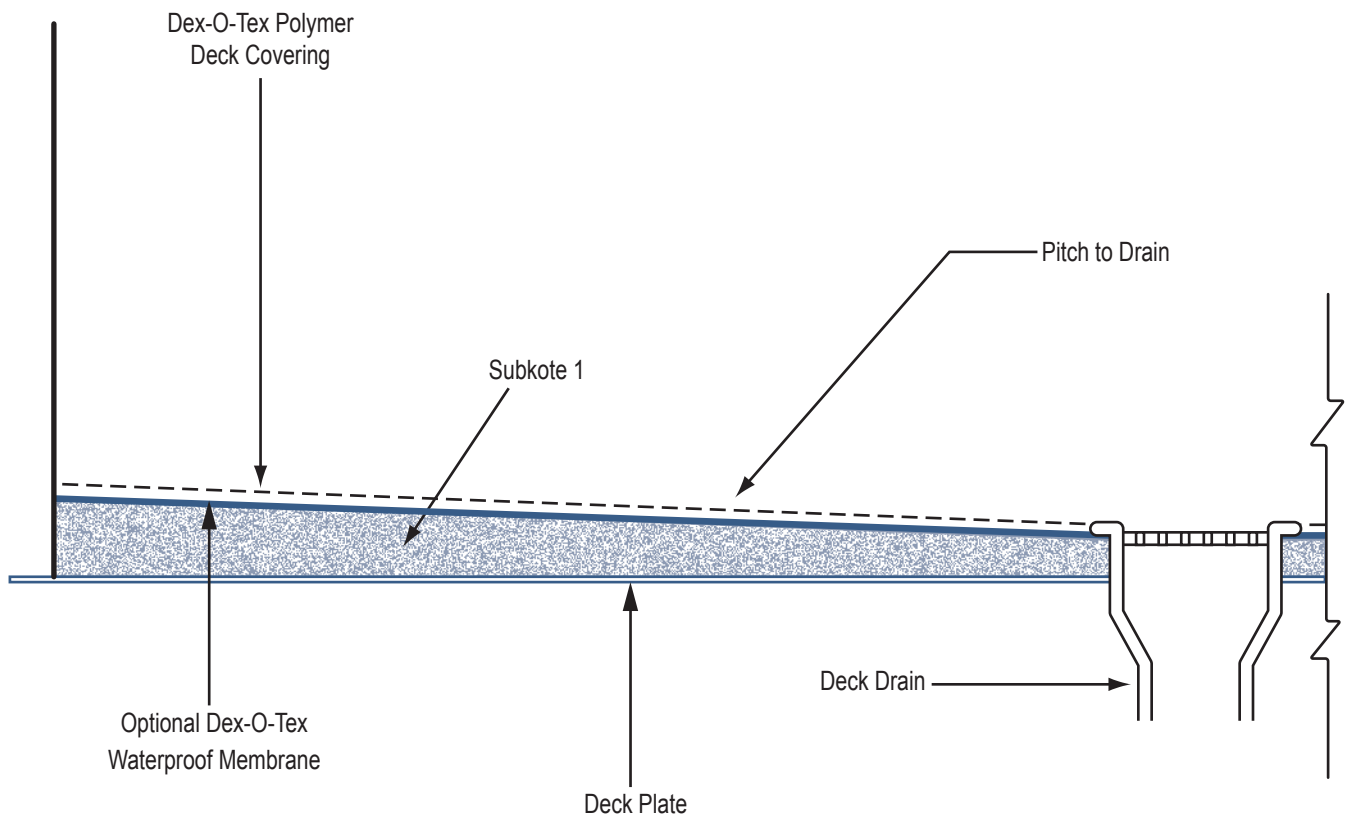

Suggested Details for

Subkote 1 Pitched to Drain

Crossfield Products Corp.

West Coast Office

3000 E. Harcourt Street ¥ Rancho Dominguez, CA 90221
Tel: 310-886-9100 ¥ Fax: 310-886-9119

East Coast Office

140 Valley Road ¥ Roselle Park, NJ 07204
Tel: 908-245-2800 ¥ Fax: 908-245-0659