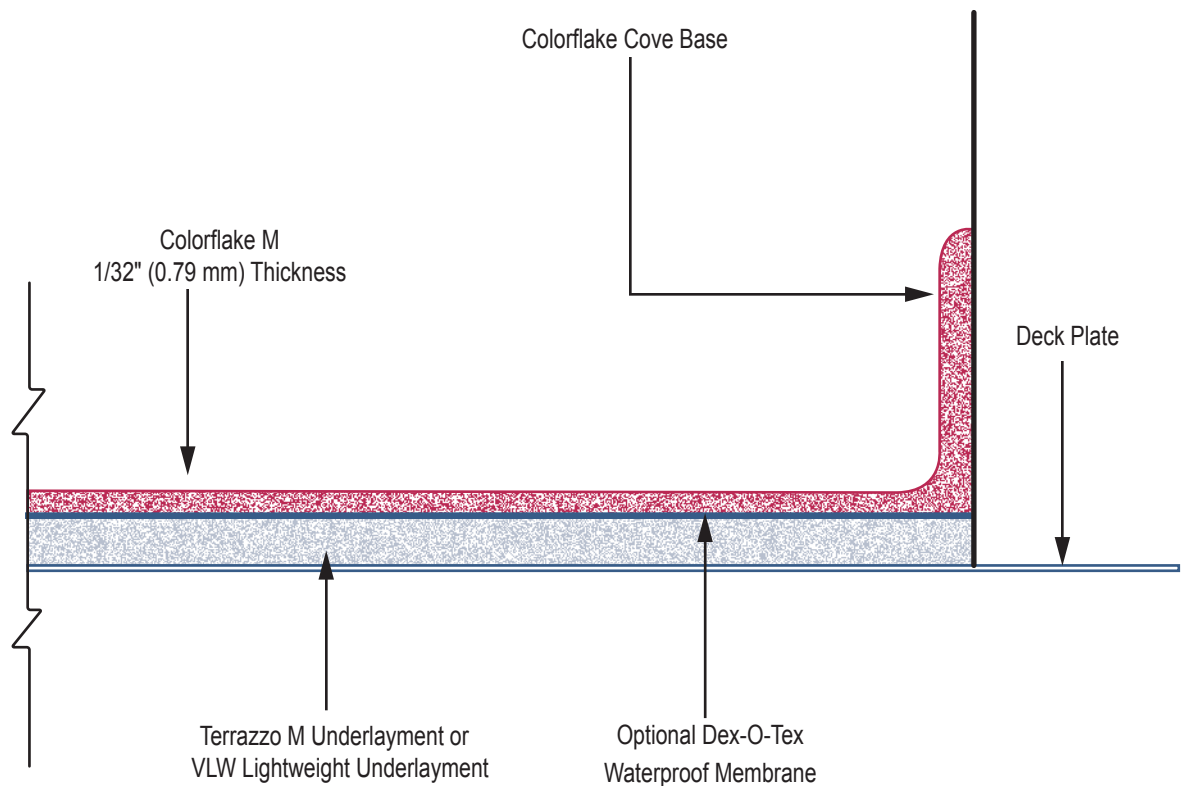

Suggested Details for

Colorflake M over Underlayment

Crossfield Products Corp.

West Coast Office

3000 E. Harcourt Street ¥ Rancho Dominguez, CA 90221
Tel: 310-886-9100 ¥ Fax: 310-886-9119

East Coast Office