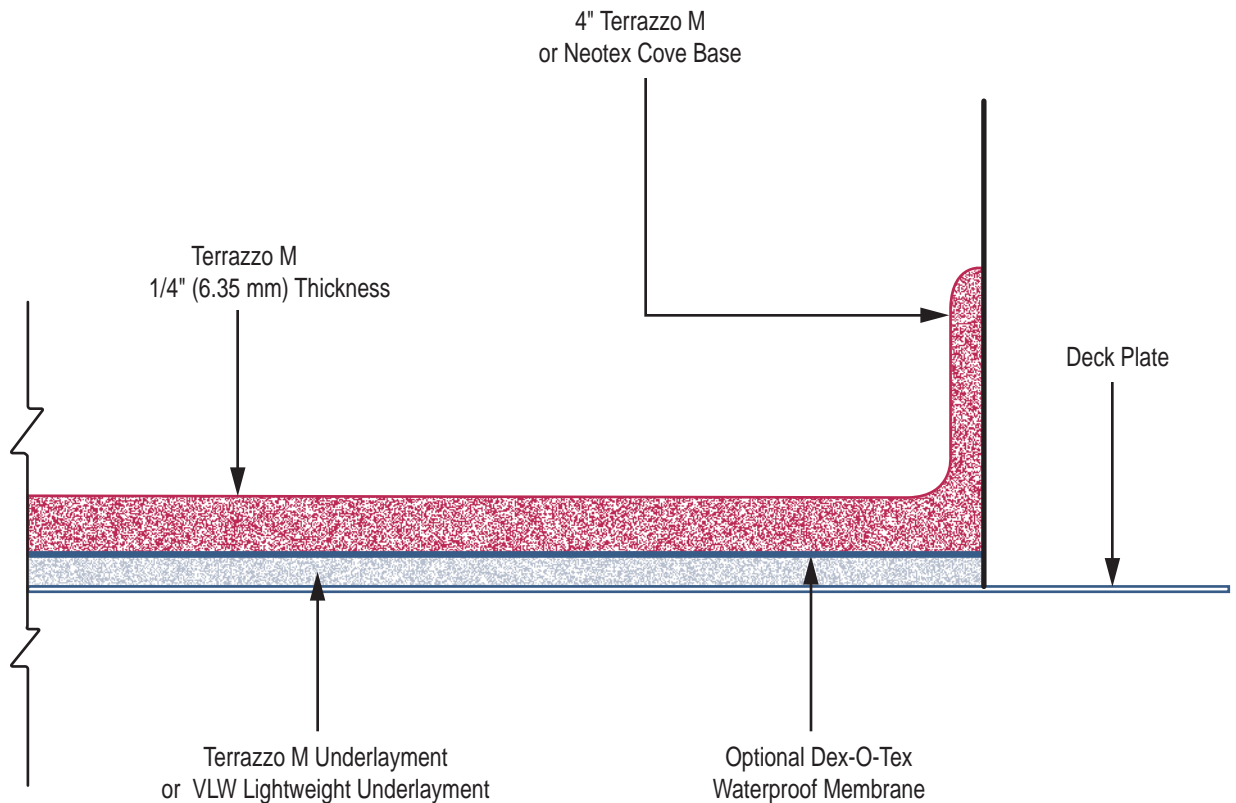

Suggested Details for Terrazzo M over Underlayment with Cove Base

Crossfield Products Corp.

West Coast Office

3000 E. Harcourt Street ☿ Rancho Dominguez, CA 90221
Tel: 310-886-9100 ☿ Fax: 310-886-9119

East Coast Office