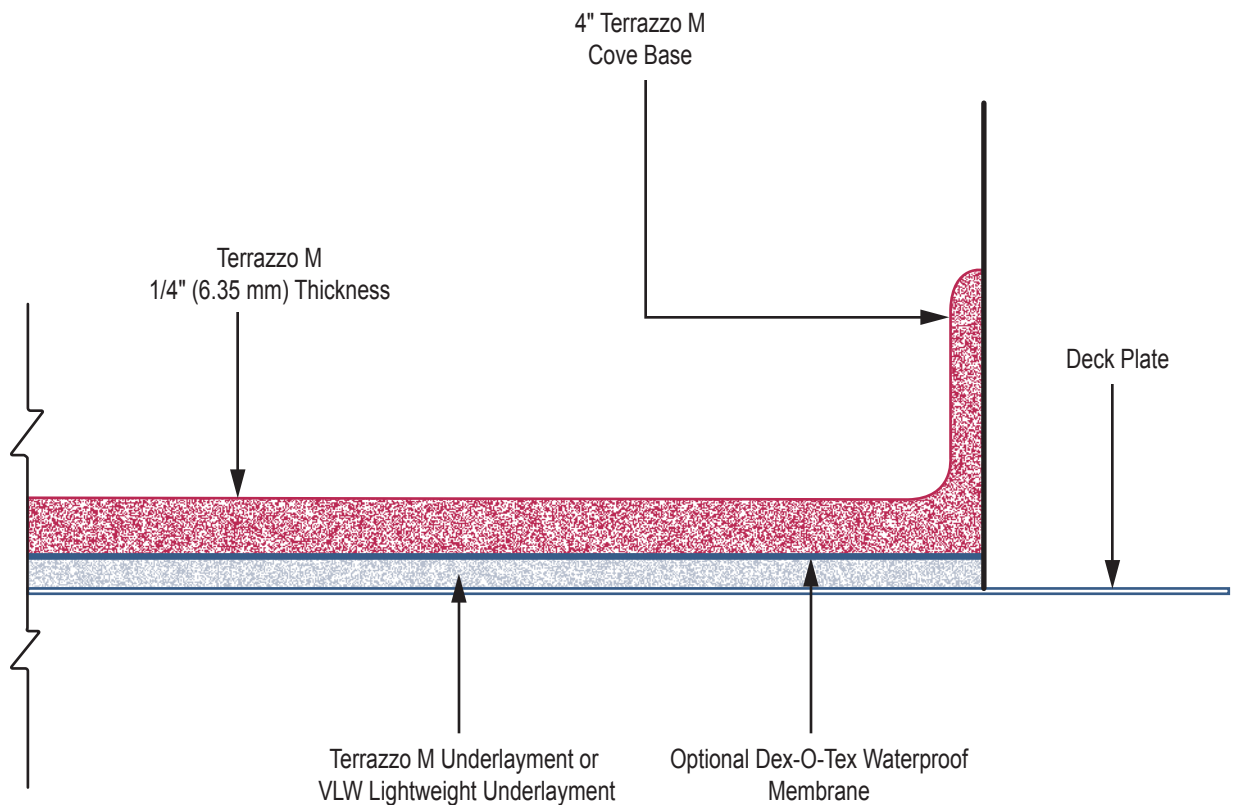

Suggested Details for

## Terrazzo M Underlayment with Cove Base

**Crossfield Products Corp.**

**West Coast Office**

3000 E. Harcourt Street † Rancho Dominguez, CA 90221  
Tel: 310-886-9100 † Fax: 310-886-9119

**East Coast Office**