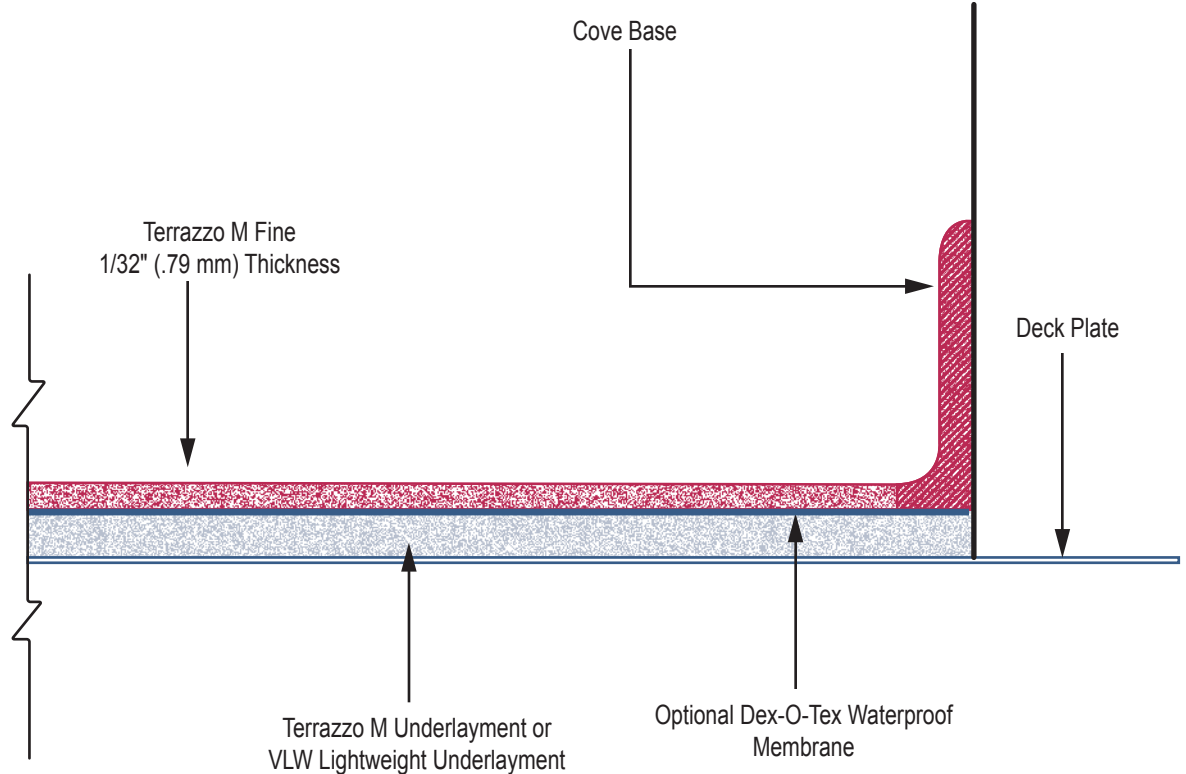

Suggested Details for  
**Terrazzo M Fine over Underlayment  
with Cove Base**

Crossfield Products Corp.

**West Coast Office**

3000 E. Harcourt Street ¥ Rancho Dominguez, CA 90221  
Tel: 310-886-9100 ¥ Fax: 310-886-9119