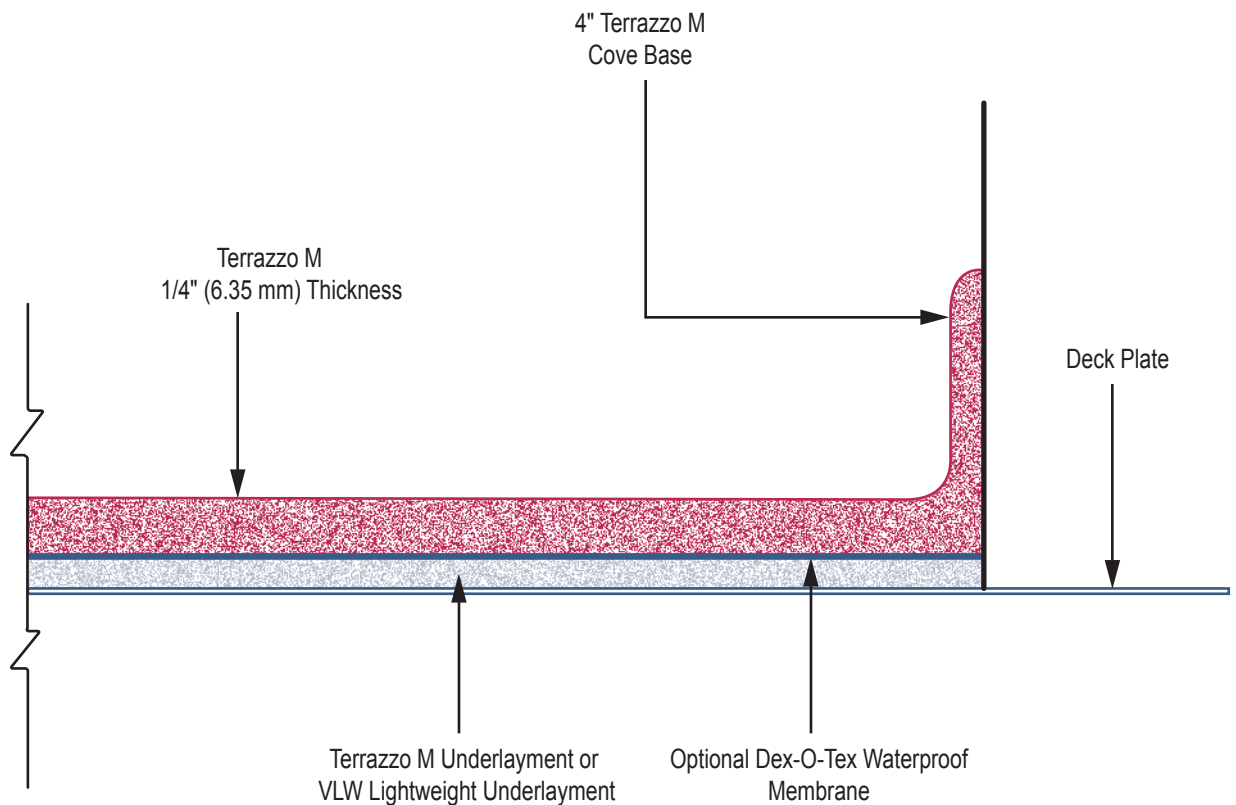

Suggested Details for

## Terrazzo M Underlayment with Cove Base

**Crossfield Products Corp.**

**West Coast Office**

3000 E. Harcourt Street † Rancho Dominguez, CA 90221  
Tel: 310-886-9100 † Fax: 310-886-9119

**East Coast Office**